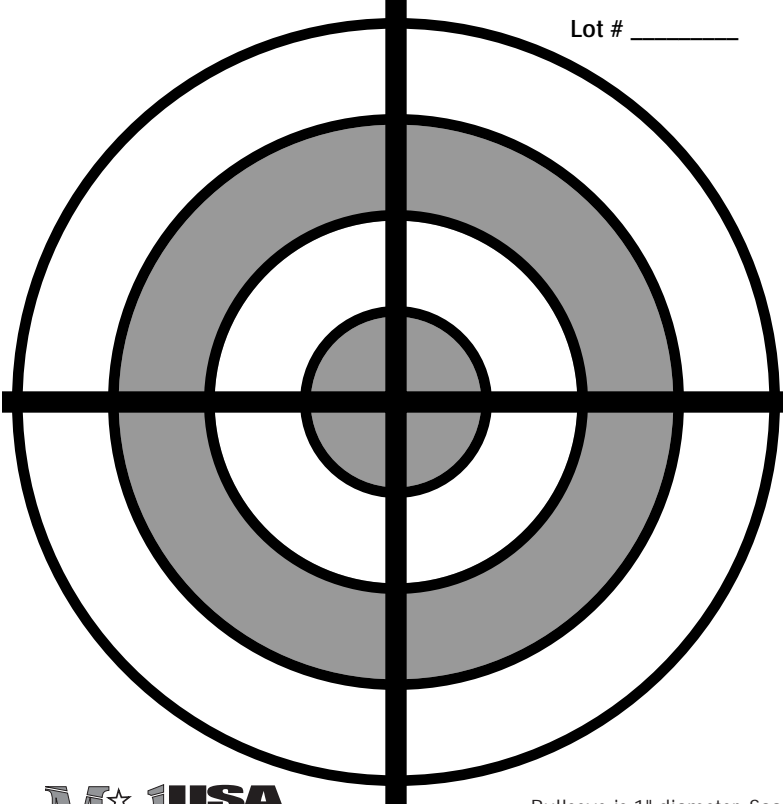

A Group Size

Lot # _____

B Group Size

Lot # _____

C Group Size

Lot # _____

D Group Size

Lot # _____

Bullseye is 1" diameter. Scoring rings are graduated in 1/2" increments. Put a Midway Shooting Spot on the bullseye for increased visibility.